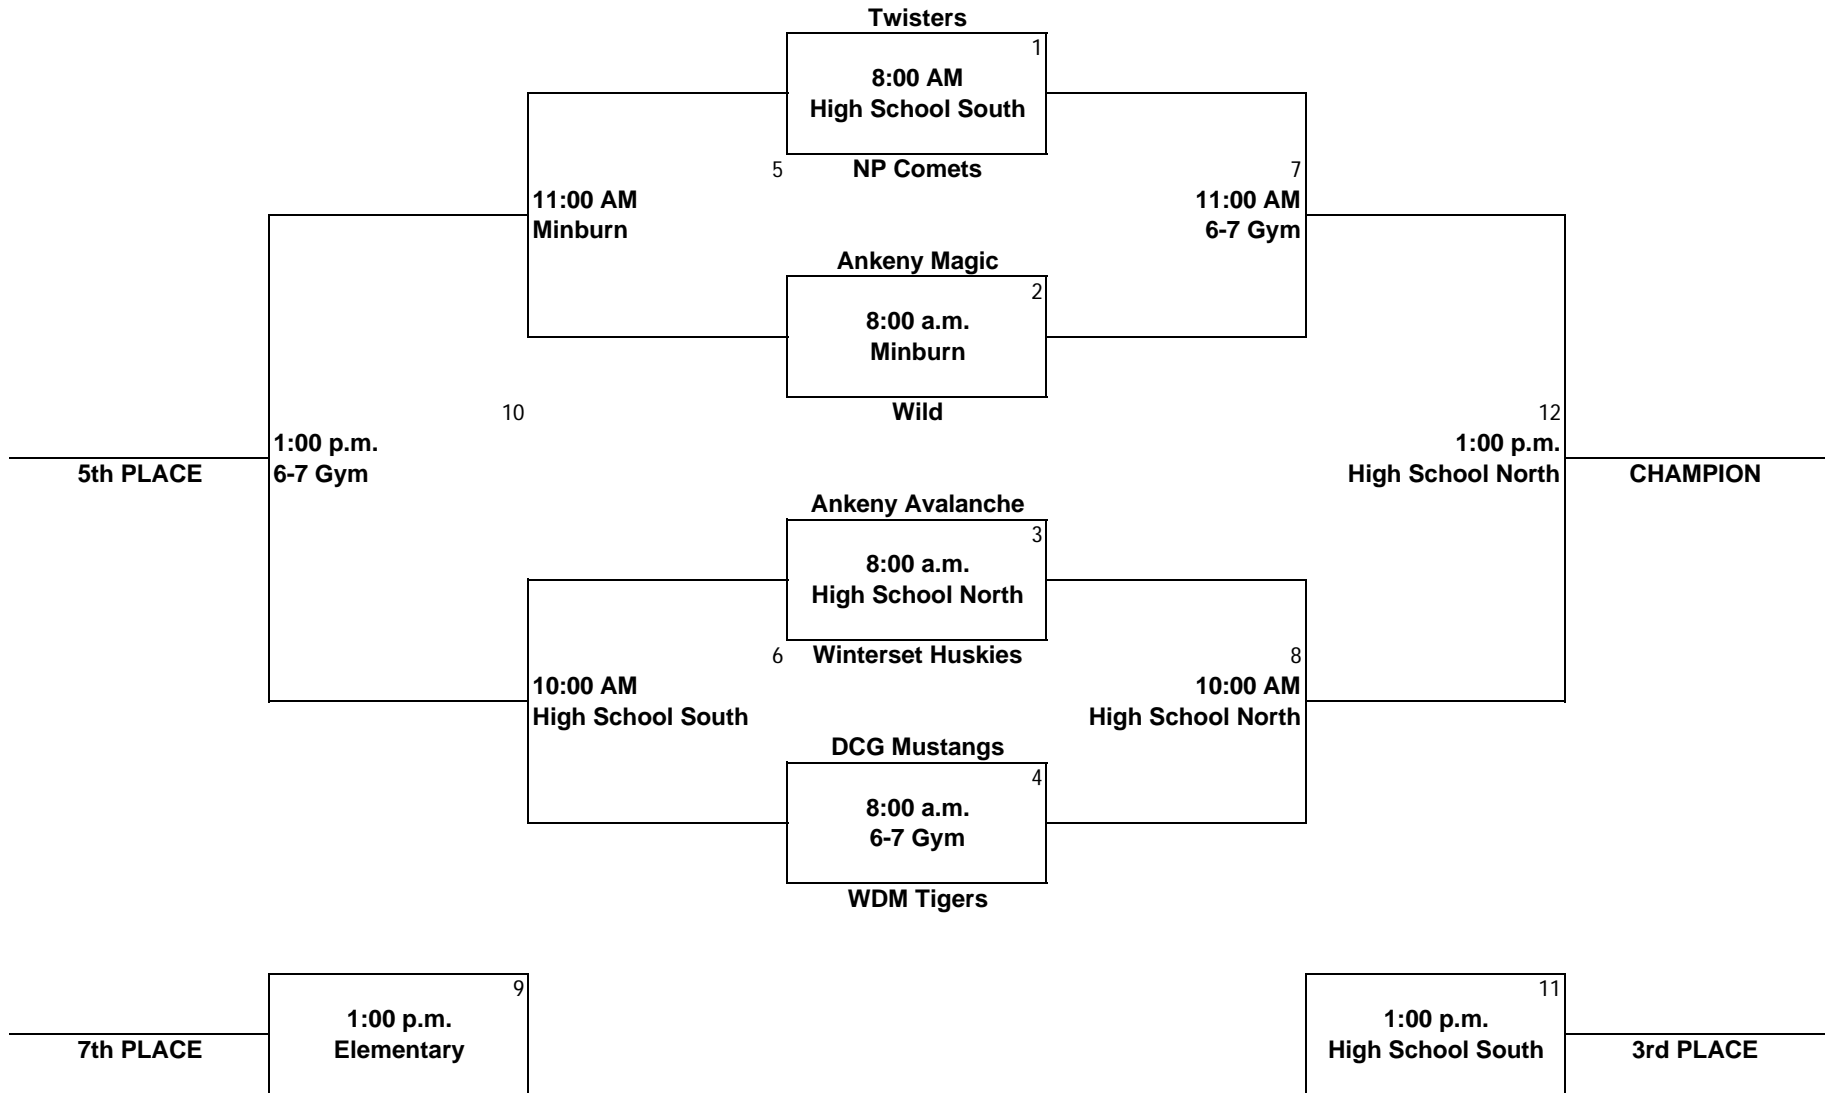

Adel Kiwanis 5th Grade Boys Tournament Bracket - Division I

February 5, 2012

Adel Kiwanis 5th Grade Boys - Division II February 4, 2012

| Division II | Win | Loss | Point(-/+) |
|------------------------|-----|------|------------|
| ADM | | | |
| Carroll Kemper Knights | | | |
| Blackhawks | | | |
| WCV Wildcats | | | |
| South Hamilton Hawks | | | |

| | |
|------------------|----------------------|
| 10:00 AM Minburn | 10:00 AM 6-7 Gym |
| ADM | WCV Wildcats |
| Blackhawks | South Hamilton Hawks |

| | |
|------------------------|----------------------|
| 12:00 PM Minburn | 12:00 PM 6-7 Gym |
| ADM | Blackhawks |
| Carroll Kemper Knights | South Hamilton Hawks |

| | |
|----------------|------------------|
| 2:00 HS South | 2:00 PM HS North |
| Carroll Kemper | ADM |
| WCV Wildcats | South Hamilton |

| | |
|------------------|---------------|
| 4:00 PM HS South | 4 PM HS North |
| Blackhawks | ADM |
| Carroll Kemper | WCV Wildcats |