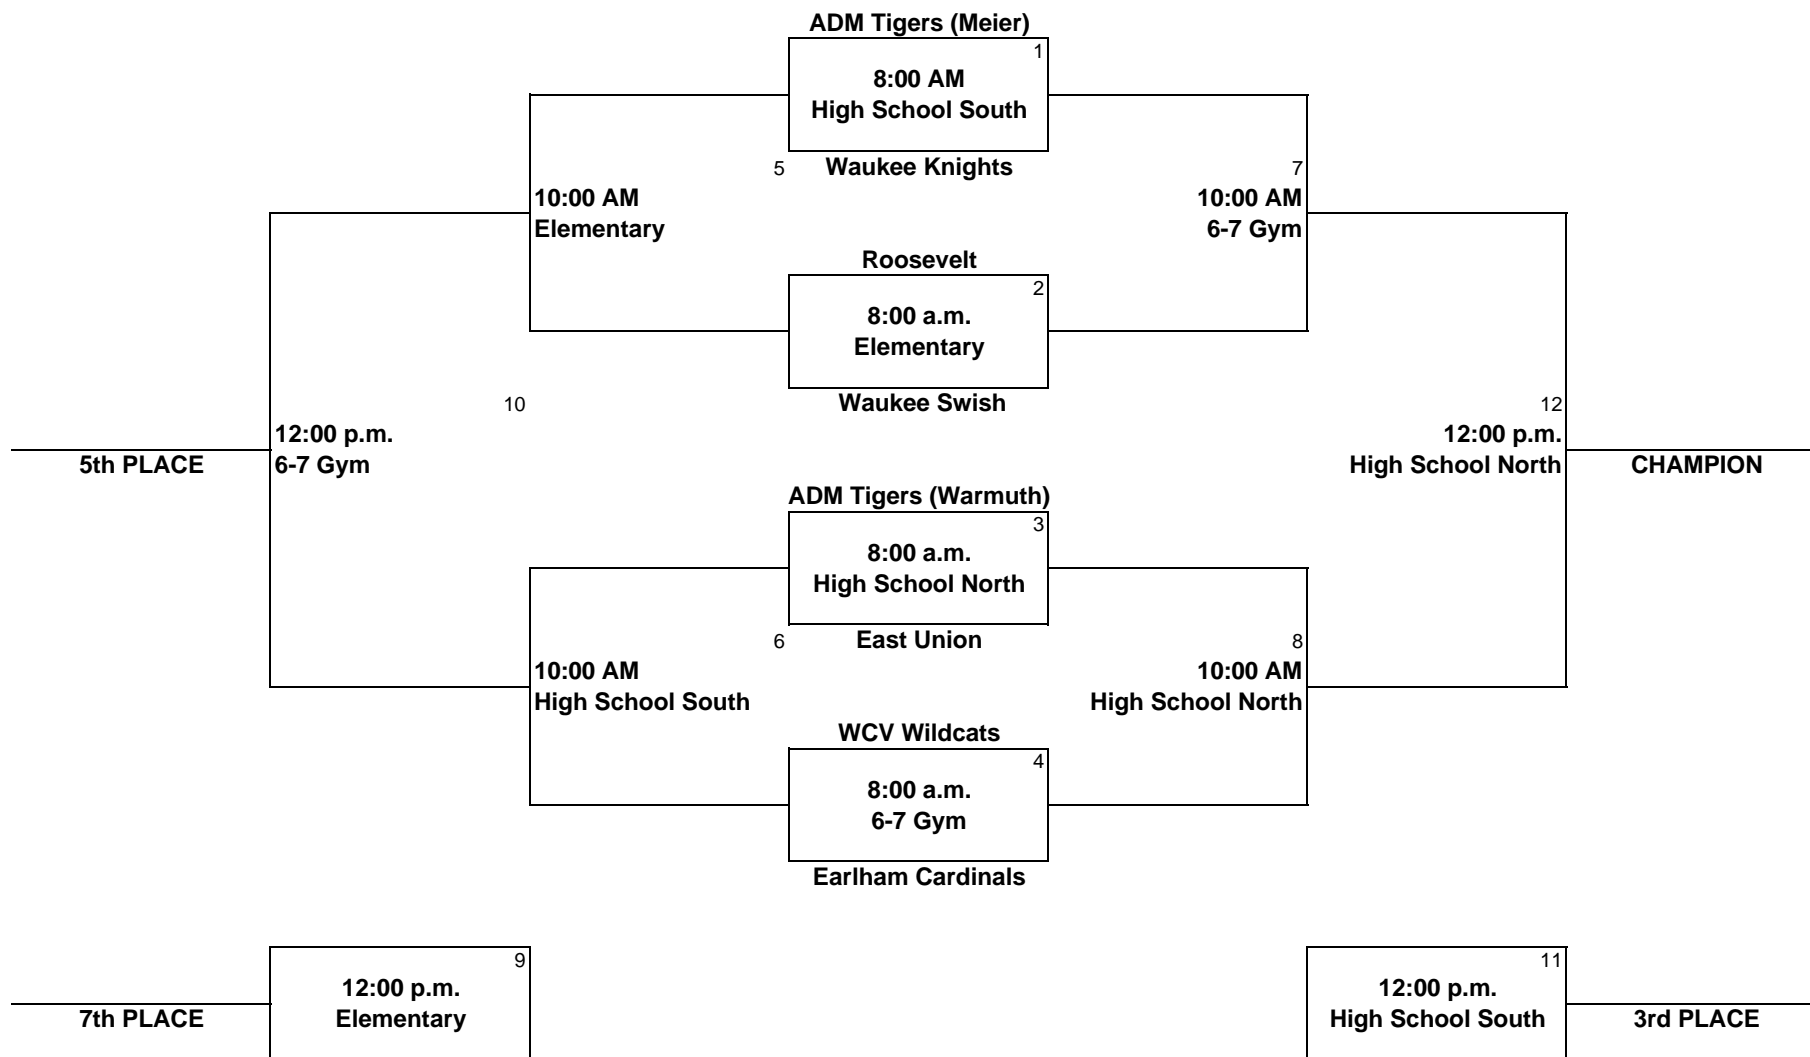

Adel Kiwanis 7th Grade Boys Tournament Bracket February 5, 2012